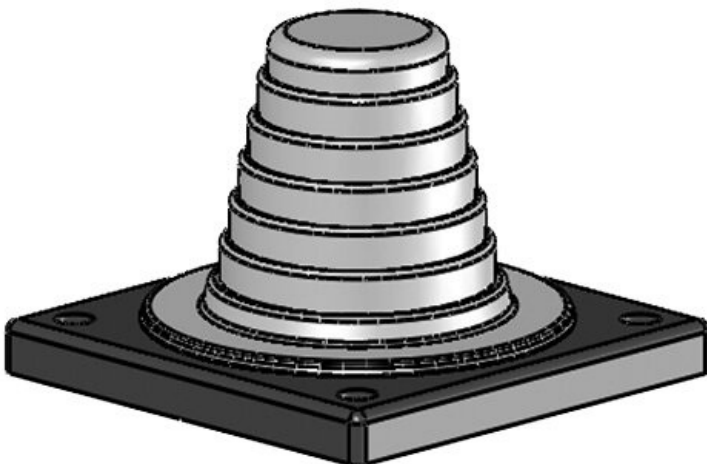

KEL-JUMBO flex pyramid cable entry grommets

for single cables with diameters up to 68 mm / IP54 / UL Type 12

The KEL-JUMBO flex is a flexible cable entry grommet for cables without connectors with a diameter range from 27 - 68 mm. They are ideal for the routing supply cables into the switch cabinets.

Specifications

IP rating (EN 60529)	IP54
UL Type (UL 50E)	UL Type 12
Material	Elastomer Base frame: Polyamide
Flame class	UL94-V0, self-extinguishing
Operating temperature	-40 C° to 100 C°
Properties	halogen free, silicone free
Mounting options	Screw type mounting

Advantages & Benefits

- It is possible to install rigid cables at angles
- Compact installation area (88 × 88 mm)

Product types & Sizes

KEL-JUMBO flex 27-48 gy

Part No.	42614	Width	88 mm
EAN	4251269309	Height	62 mm
	021	Mounting height	62 mm
Package quantity	1	Cut-out size, round	57,6 mm
For max. no. of cables	1	No. of screw holes	4
Max. cable diameter	48 mm	Diam. of screw holes	6,9 mm
Color	gray (similar RAL 7035)	Clamping range	1 x 27 - 48 mm
Length	88 mm		

Part No.	42616	Width	88 mm
EAN	4251269309038	Height	62 mm
		Mounting height	62 mm
Package quantity	1	Cut-out size, round	75,5 mm
For max. no. of cables	1	No. of screw holes	4
Max. cable diameter	68 mm	Diam. of screw holes	6,9 mm
Color	gray (similar RAL 7035)	Clamping range	1 x 47 - 68 mm
Length	88 mm		