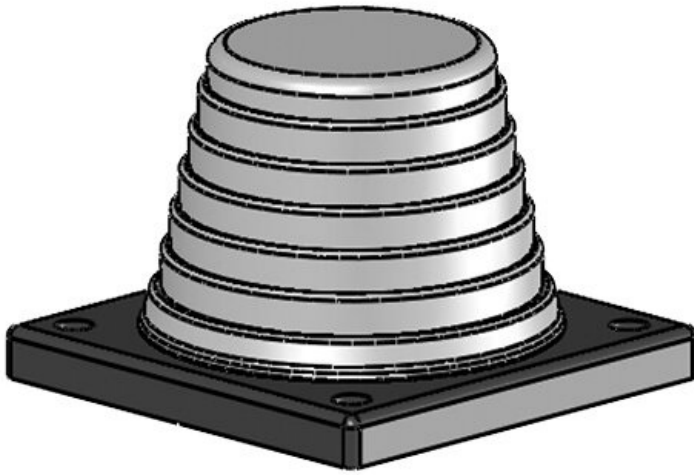

KEL-JUMBO flex pyramid cable entry grommets

for single cables with diameters up to 68 mm / IP54 / UL Type 12

The KEL-JUMBO flex is a flexible cable entry grommet for cables without connectors with a diameter range from 27 - 68 mm. They are ideal for the routing supply cables into the switch cabinets.

Specifications

IP rating (EN 60529)	IP54
UL Type (UL 50E)	UL Type 12
Material	Elastomer Base frame: Polyamide
Flame class	UL94-V0, self-extinguishing
Operating temperature	-40 C° to 100 C°
Properties	halogen free, silicone free
Mounting options	Screw type mounting

Advantages & Benefits

- It is possible to install rigid cables at angles
- Compact installation area (88 × 88 mm)

Product types & Sizes

KEL-JUMBO flex 27-48 gy

Part No.	42614	Width	88 mm
EAN	4251269309	Height	62 mm
	021	Mounting height	62 mm
Package quantity	1	Cut-out size, round	57,6 mm
For max. no. of cables	1	No. of screw holes	4
Max. cable diameter	48 mm	Diam. of screw holes	6,9 mm
Color	gray (similar RAL 7035)	Clamping range	1 x 27 - 48 mm
Length	88 mm		

Part No.	42616	Width	88 mm
EAN	4251269309038	Height	62 mm
		Mounting height	62 mm
Package quantity	1	Cut-out size, round	75,5 mm
For max. no. of cables	1	No. of screw holes	4
Max. cable diameter	68 mm	Diam. of screw holes	6,9 mm
Color	gray (similar RAL 7035)	Clamping range	1 x 47 - 68 mm
Length	88 mm		